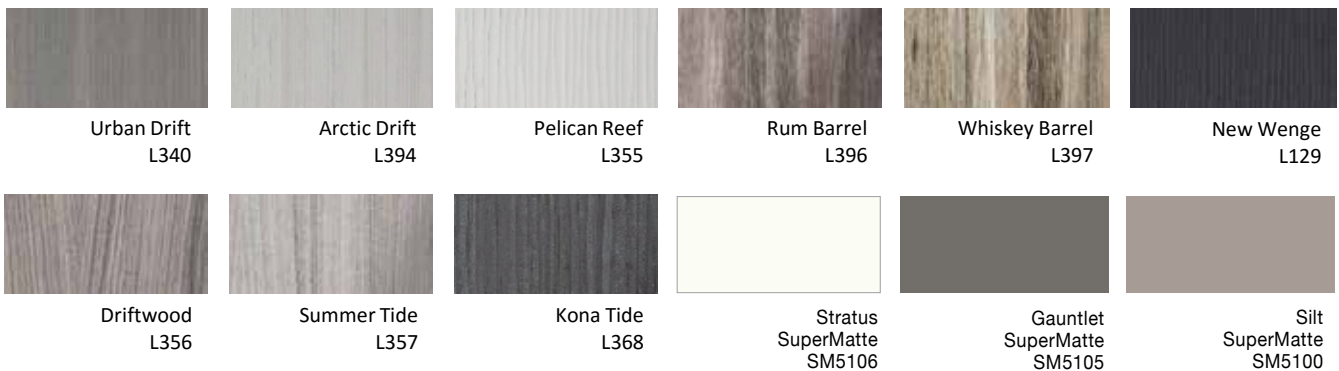

VERSATILITY AND AFFORDABILITY BEAUTIFULLY COMBINED

Linearity –where design meets function. The clean, modern slab door made for the minimalist. A real wood look and feel, textured TFL surfaces are available in a variety of colors to compliment your kitchen or bath design. Linearity combines versatility, affordability, and availability without sacrificing quality. These contemporary, slab doors are finished with a matching textured edgeband and standard white back to match the cabinet interior.

TFL - Thermally Fused Laminate:

- Good resistance to stains and scratches
- Great design and durability at cost value
- Great availability
- Low maintenance and easy to clean

LINEARITY

PROFILES, MATERIALS & FINISHES

color shown: Driftwood

LINEARITY FINISHES

Colors and textures may differ from actual product. Please refer to product samples before ordering.

National Sales Office | 262-334-4949
www.questcabinets.com