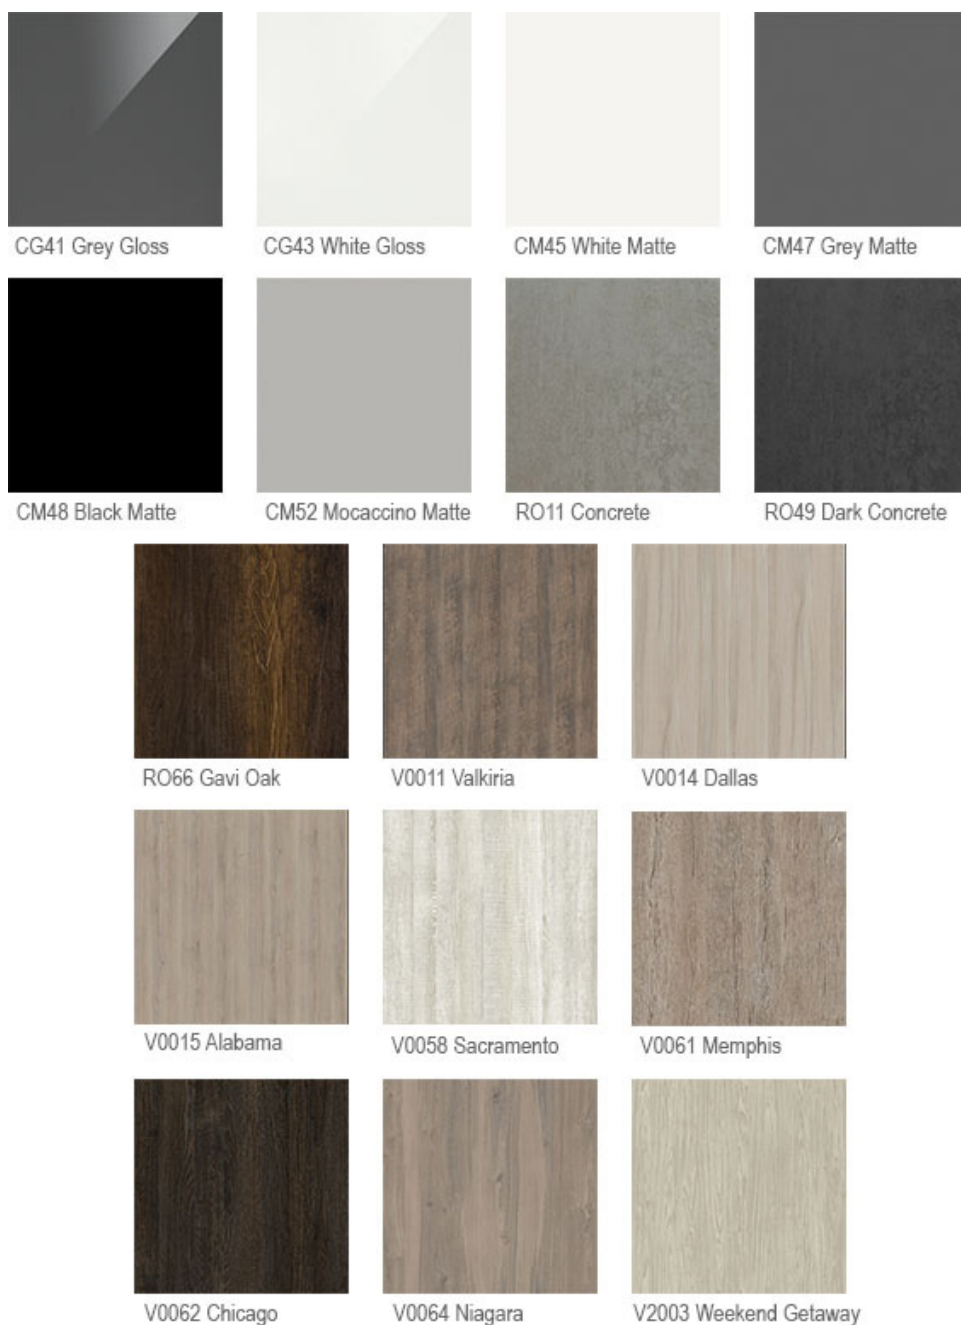

### NEW CABNX COLORS & TEXTURES

In our continuing effort to expand our huge variety of color options and textures, CABnX introduces 17 new offerings. From ultra-smooth gloss/matte colors, to rich and rustic organic textures and looks, you'll find the perfect combination for your next design project.